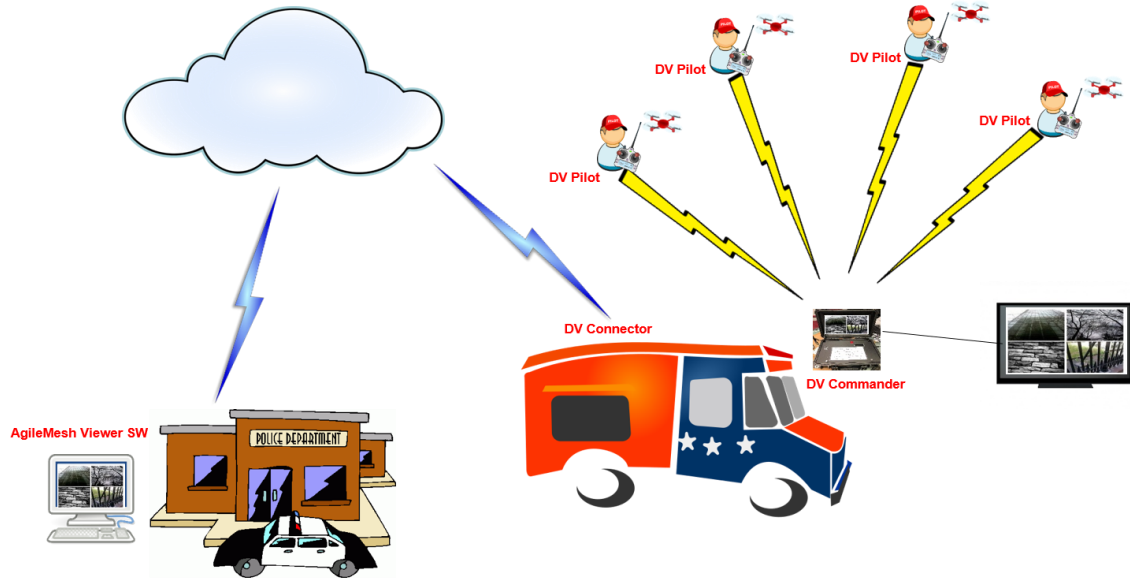

## DroneView Series: DV Connector

- Connects DV Commander or DV Patrol to internet for remote drone video viewing
- Internal LTE modem and antenna
- Pre-programmed for routing DroneView video images
- External connection to DV Commander or DV Patrol ('LAN')
- Powered off AC or internal battery
- Illuminated power switch
- Integrated battery charger
- Charging status indicator
- Modem status indicator

# DroneView Applications:

## Drone Patrol (Remote View)