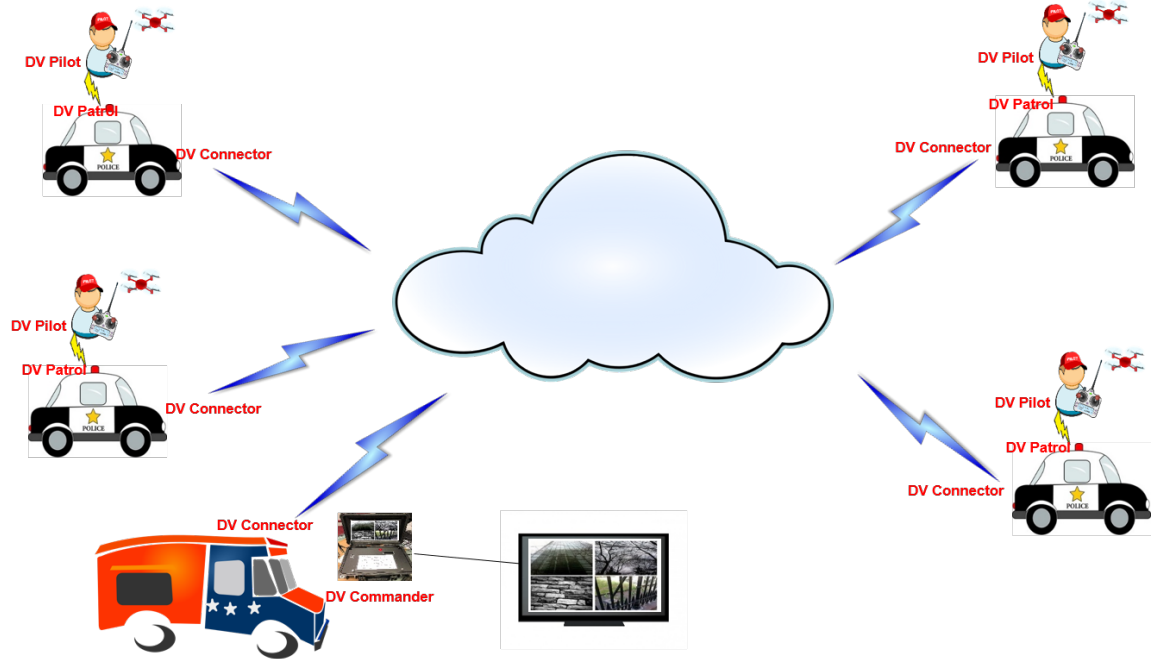

DroneView Series: DV Patrol

- Receives HD video images from 1 DV Pilot
- Real-time viewing and recording (32 hours)
- Video playback
- Internal touch-screen monitor for system setup and video viewing – live and recorded
- External HDMI connector for large screen viewing
- External USB connector for exporting video files
- External PoE connector ('RADIO')
- Internal LTE modem option for remote viewing or external connection to DV Connector ('LAN')
- Powered off AC or internal battery
- Illuminated power switch
- Integrated battery charger with charging status indicator

DroneView Applications:

Drone Patrol (Remote View)

Drone Patrol (Remote View w/Backhaul)